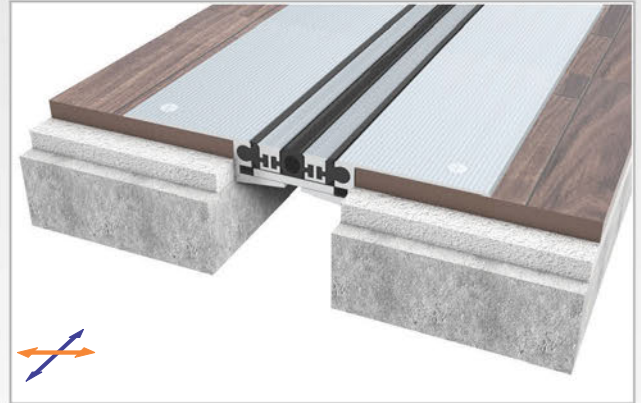

AS U236 surface mounted floor profiles are designed for pedestrian and can easily be applied to all types of floors. Adjustable interlocking profile and gasket configuration makes it available for gaps up to 200 mm and enables to meet horizontal & lateral shear movements. Profiles at H:28 & H:35 mm are manufactured heavy duty. If inquired, AS U236 can be applied with wall type AS U136 and this dual application brings in a decorative aspect. Profiles are delivered factory-assembled.

- Application Areas** : Indoor & Outdoor / Floor
- Ideal for** : Residences, Offices etc.
- Material** : Mill Finish Aluminum (Anodizing optional), TPE Gasket
- Aluminum Alloy** : 6063 AA-USA / EN AW 6063
- Optional Supplies** : Fire Barrier, Waterproof EPDM membrane