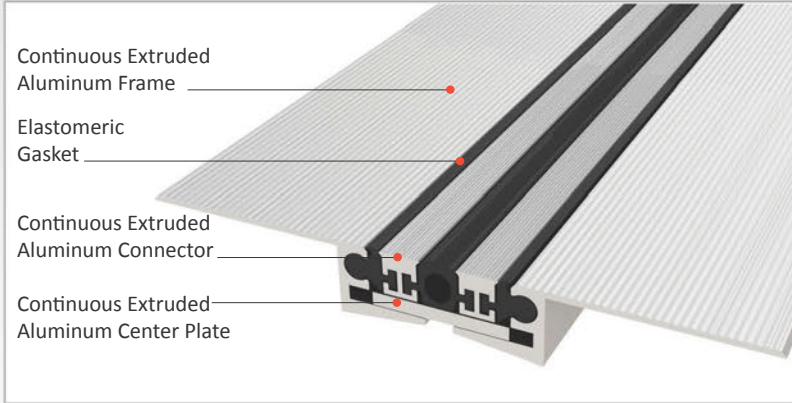

AS U236 surface mounted floor profiles are designed for pedestrian and can easily be applied to all types of floors. Adjustable interlocking profile and gasket configuration makes it available for gaps up to 200 mm and enables to meet horizontal & lateral shear movements. Profiles at H:28 & H:35 mm are manufactured heavy duty. If inquired, AS U236 can be applied with wall type AS U136 and this dual application brings in a decorative aspect. Profiles are delivered factory-assembled.

- Application Areas** : Indoor & Outdoor / Floor
- Ideal for** : Residences, Offices etc.
- Material** : Mill Finish Aluminum (Anodizing optional), TPE Gasket
- Aluminum Alloy** : 6063 AA-USA / EN AW 6063
- Optional Supplies** : Fire Barrier, Waterproof EPDM membrane

FLOOR

* Visuals are representative and the profile configuration may differ depending on the characteristics requested.

| LOCATION | MODEL | GAP (Fb) mm | HEIGHT (H) MM | OVERALL WIDTH (B) mm | VISIBLE WIDTH (S) mm | MOVEMENT (W) mm | LOAD CAPACITY | STANDARD LENGTH (mt) |
|----------------|-------------|-------------|---------------|----------------------|----------------------|-----------------|---------------|----------------------|
| Floor to Floor | AS U236-035 | 35 | 15 | 155 | 155 | ± 2 | | 3 |
| | AS U236-060 | 60 | 23 | 180 | 180 | ± 4 | | 3 |
| | AS U236-080 | 80 | 23 | 200 | 200 | ± 6 | | 3 |
| | AS U236-100 | 100 | 23 | 220 | 220 | ± 8 | | 3 |
| | AS U236-120 | 120 | 23 | 240 | 240 | ± 10 | | 3 |
| | AS U236-140 | 140 | 24 | 260 | 260 | ± 12 | | 3 |
| | AS U236-160 | 160 | 24 | 280 | 280 | ± 14 | | 3 |
| | AS U236-180 | 180 | 24 | 300 | 300 | ± 16 | | 3 |
| | AS U236-200 | 200 | 24 | 320 | 320 | ± 18 | | 3 |