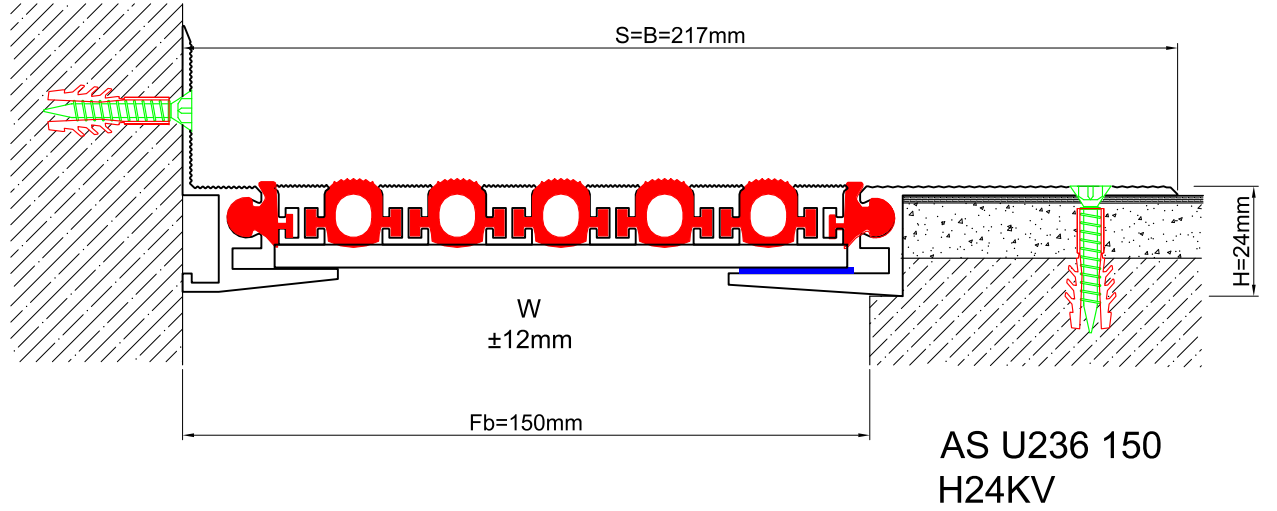

AS U236 surface mounted floor profiles are designed for pedestrian and can easily be applied to all types of floors. Adjustable interlocking profile and gasket configuration makes it available for gaps up to 200 mm and enables to meet horizontal & lateral shear movements. Profiles at H:28 & H:35 mm are manufactured heavy duty. If inquired, AS U236 can be applied with wall type AS U136 and this dual application brings in a decorative aspect. Profiles are delivered factory-assembled.

FLOOR

* Visuals are representative and the profile configuration may differ depending on the characteristics requested.

| LOCATION | MODEL | GAP (Fb) mm | HEIGHT (H) MM | OVERALL WIDTH (B) mm | VISIBLE WIDTH (S) mm | MOVEMENT (W) mm | LOAD CAPACITY | STANDARD LENGTH (mt) |
|----------------|-------------|-------------|---------------|----------------------|----------------------|-----------------|---------------|----------------------|
| Floor to Floor | AS U236-035 | 35 | 15 | 155 | 155 | ± 2 | | 3 |
| | AS U236-060 | 60 | 23 | 180 | 180 | ± 4 | | 3 |
| | AS U236-080 | 80 | 23 | 200 | 200 | ± 6 | | 3 |
| | AS U236-100 | 100 | 23 | 220 | 220 | ± 8 | | 3 |
| | AS U236-120 | 120 | 23 | 240 | 240 | ± 10 | | 3 |
| | AS U236-140 | 140 | 24 | 260 | 260 | ± 12 | | 3 |
| | AS U236-160 | 160 | 24 | 280 | 280 | ± 14 | | 3 |
| | AS U236-180 | 180 | 24 | 300 | 300 | ± 16 | | 3 |
| | AS U236-200 | 200 | 24 | 320 | 320 | ± 18 | | 3 |

Note: Please ask for different sizes

| Profil No Profile Number | AS U236 150 | AS U236 150 K |
|---|--|---------------|
| Fb (mm) | 150 | 150 |
| H (mm) yaklaşık approx. | 24 | 24 |
| W± (mm) yaklaşık approx. | ±12 | ±12 |
| Renk Color | Alüminyum: Natürel, Fitiller: Siyah, gri, diğer Aluminum: Natural, Inserts: Black, grey, others | |
| Malzeme Material | Alüminyum, TPE Termoplastik Elastomer Aluminum, TPE Thermoplastic Elastomer | |
| Standart Uzunluk Standard Length | 3 | |
| Yükleme Kapasitesi Load-Bearing Capacity |  | |