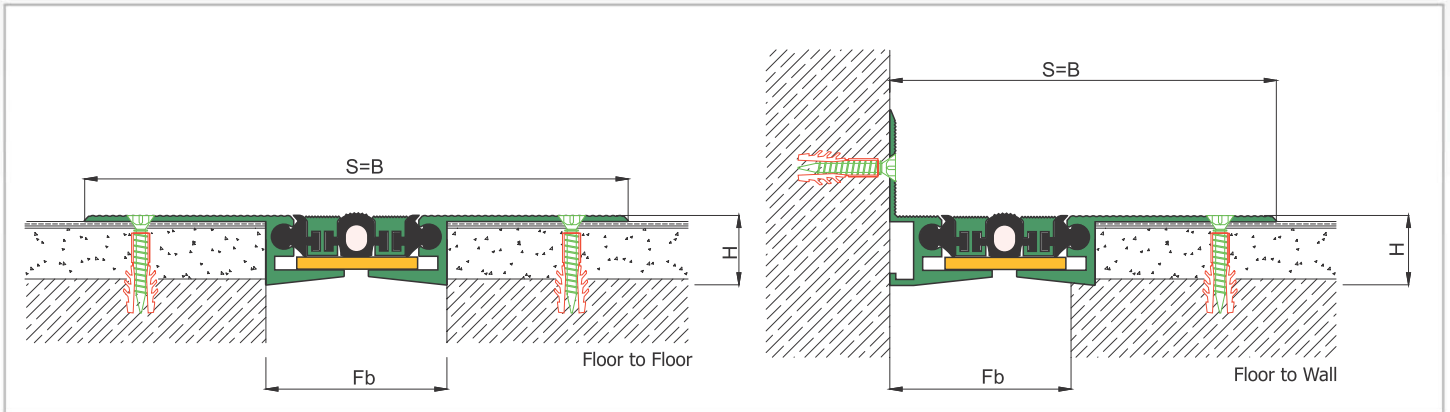

AS U236 surface mounted floor profiles are designed for pedestrian and can easily be applied to all types of floors. Adjustable interlocking profile and gasket configuration makes it available for gaps up to 200 mm and enables to meet horizontal & lateral shear movements. Profiles at H:28 & H:35 mm are manufactured heavy duty. If inquired, AS U236 can be applied with wall type AS U136 and this dual application brings in a decorative aspect. Profiles are delivered factory-assembled.

- Application Areas** : Indoor & Outdoor / Floor
- Ideal for** : Residences, Offices etc.
- Material** : Mill Finish Aluminum (Anodizing optional), TPE Gasket
- Aluminum Alloy** : 6063 AA-USA / EN AW 6063
- Optional Supplies** : Fire Barrier, Waterproof EPDM membrane

FLOOR

* Visuals are representative and the profile configuration may differ depending on the characteristics requested.

| LOCATION | MODEL | GAP (Fb) mm | HEIGHT (H) MM | OVERALL WIDTH (B) mm | VISIBLE WIDTH (S) mm | MOVEMENT (W) mm | LOAD CAPACITY | STANDARD LENGTH (mt) |
|----------------|-------------|-------------|---------------|----------------------|----------------------|-----------------|---------------|----------------------|
| Floor to Floor | AS U236-035 | 35 | 15 | 155 | 155 | ± 2 | | 3 |
| | AS U236-060 | 60 | 23 | 180 | 180 | ± 4 | | 3 |
| | AS U236-080 | 80 | 23 | 200 | 200 | ± 6 | | 3 |
| | AS U236-100 | 100 | 23 | 220 | 220 | ± 8 | | 3 |
| | AS U236-120 | 120 | 23 | 240 | 240 | ± 10 | | 3 |
| | AS U236-140 | 140 | 24 | 260 | 260 | ± 12 | | 3 |
| | AS U236-160 | 160 | 24 | 280 | 280 | ± 14 | | 3 |
| | AS U236-180 | 180 | 24 | 300 | 300 | ± 16 | | 3 |
| | AS U236-200 | 200 | 24 | 320 | 320 | ± 18 | | 3 |