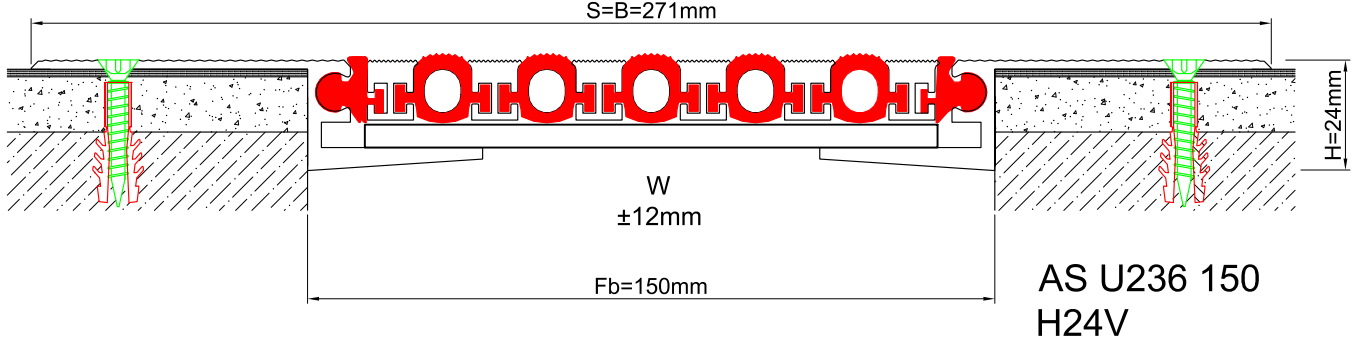

AS U236 surface mounted floor profiles are designed for pedestrian and can easily be applied to all types of floors. Adjustable interlocking profile and gasket configuration makes it available for gaps up to 200 mm and enables to meet horizontal & lateral shear movements. Profiles at H:28 & H:35 mm are manufactured heavy duty. If inquired, AS U236 can be applied with wall type AS U136 and this dual application brings in a decorative aspect. Profiles are delivered factory-assembled.

FLOOR

* Visuals are representative and the profile configuration may differ depending on the characteristics requested.

| LOCATION | MODEL | GAP (Fb) mm | HEIGHT (H) MM | OVERALL WIDTH (B) mm | VISIBLE WIDTH (S) mm | MOVEMENT (W) mm | LOAD CAPACITY | STANDARD LENGTH (mt) |
|----------------|-------------|-------------|---------------|----------------------|----------------------|-----------------|---------------|----------------------|
| Floor to Floor | AS U236-035 | 35 | 15 | 155 | 155 | ± 2 | | 3 |
| | AS U236-060 | 60 | 23 | 180 | 180 | ± 4 | | 3 |
| | AS U236-080 | 80 | 23 | 200 | 200 | ± 6 | | 3 |
| | AS U236-100 | 100 | 23 | 220 | 220 | ± 8 | | 3 |
| | AS U236-120 | 120 | 23 | 240 | 240 | ± 10 | | 3 |
| | AS U236-140 | 140 | 24 | 260 | 260 | ± 12 | | 3 |
| | AS U236-160 | 160 | 24 | 280 | 280 | ± 14 | | 3 |
| | AS U236-180 | 180 | 24 | 300 | 300 | ± 16 | | 3 |
| | AS U236-200 | 200 | 24 | 320 | 320 | ± 18 | | 3 |

Note: Please ask for different sizes

| Profil No Profile Number | AS U236 150 | AS U236 150 K |
|---|--|---------------|
| Fb (mm) | 150 | 150 |
| H (mm) yaklaşık approx. | 24 | 24 |
| W± (mm) yaklaşık approx. | ±12 | ±12 |
| Renk Color | Alüminyum: Natürel, Fitiller: Siyah, gri, diğer Aluminum: Natural, Inserts: Black, grey, others | |
| Malzeme Material | Alüminyum, TPE Termoplastik Elastomer Aluminum, TPE Thermoplastic Elastomer | |
| Standart Uzunluk Standard Length | 3 | |
| Yükleme Kapasitesi Load-Bearing Capacity |  | |